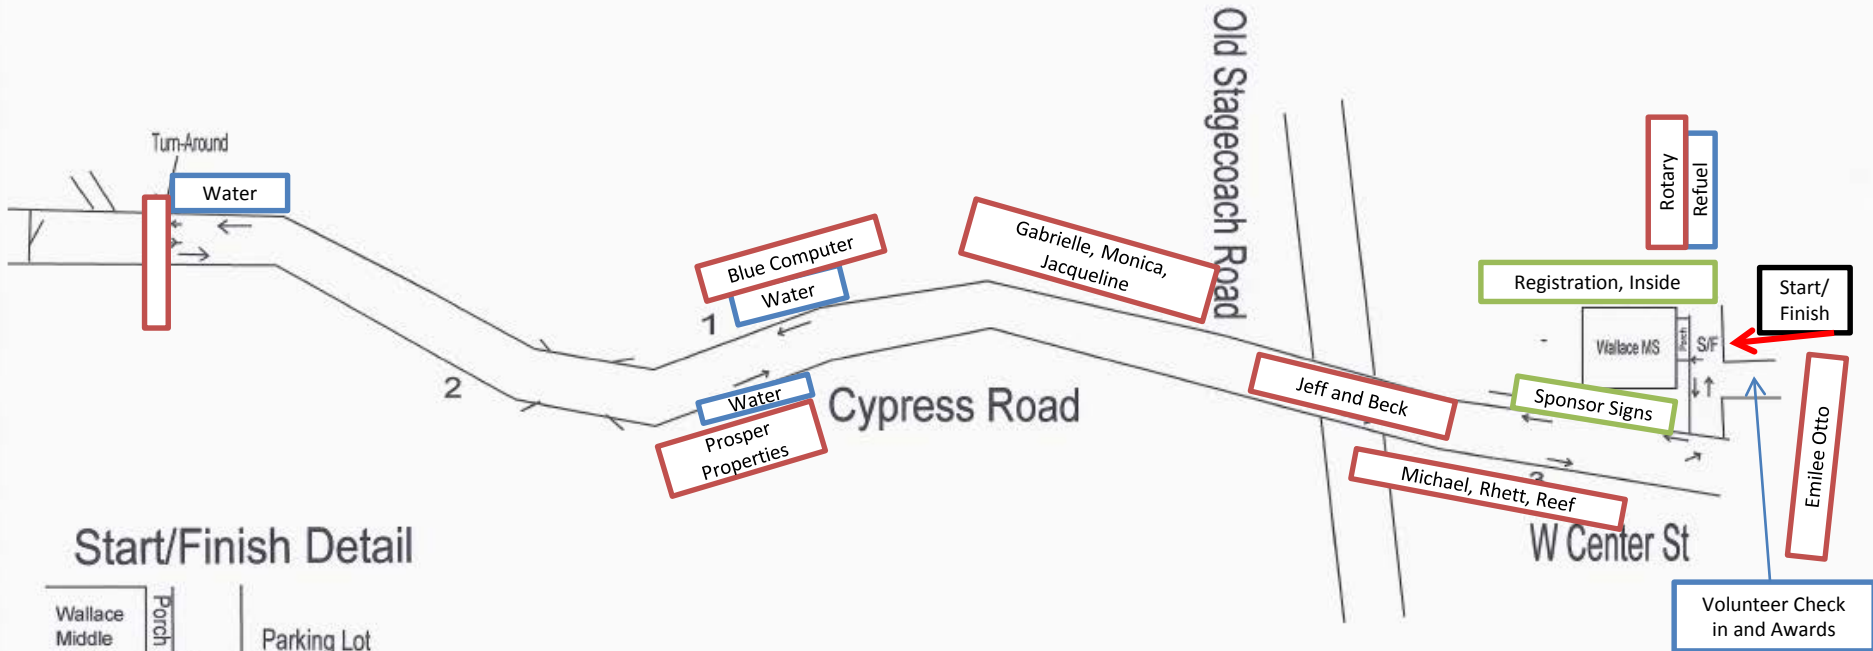

Kyle-O-Meter 5K Course

List of Measured Points

- Start - Event with South End of Porch in Front of Wallace Middle School.
- Mile 1 - Cypress Road 50 feet east of bridge. Even with Power Pole marked 40-1
- Turn - 100' east of end of road gate. 30' east of farm road turning north
- Mile 2 - Cypress Road 75 feet west of bridge. Even with Power Pole marked 40-5
- Mile 3 - W Center Road even with east edge of gate leading to Wallace Middle School football field
- Finish - Same as Start

All mile markers marked with PK nail within orange triangle

Start/Finish Detail